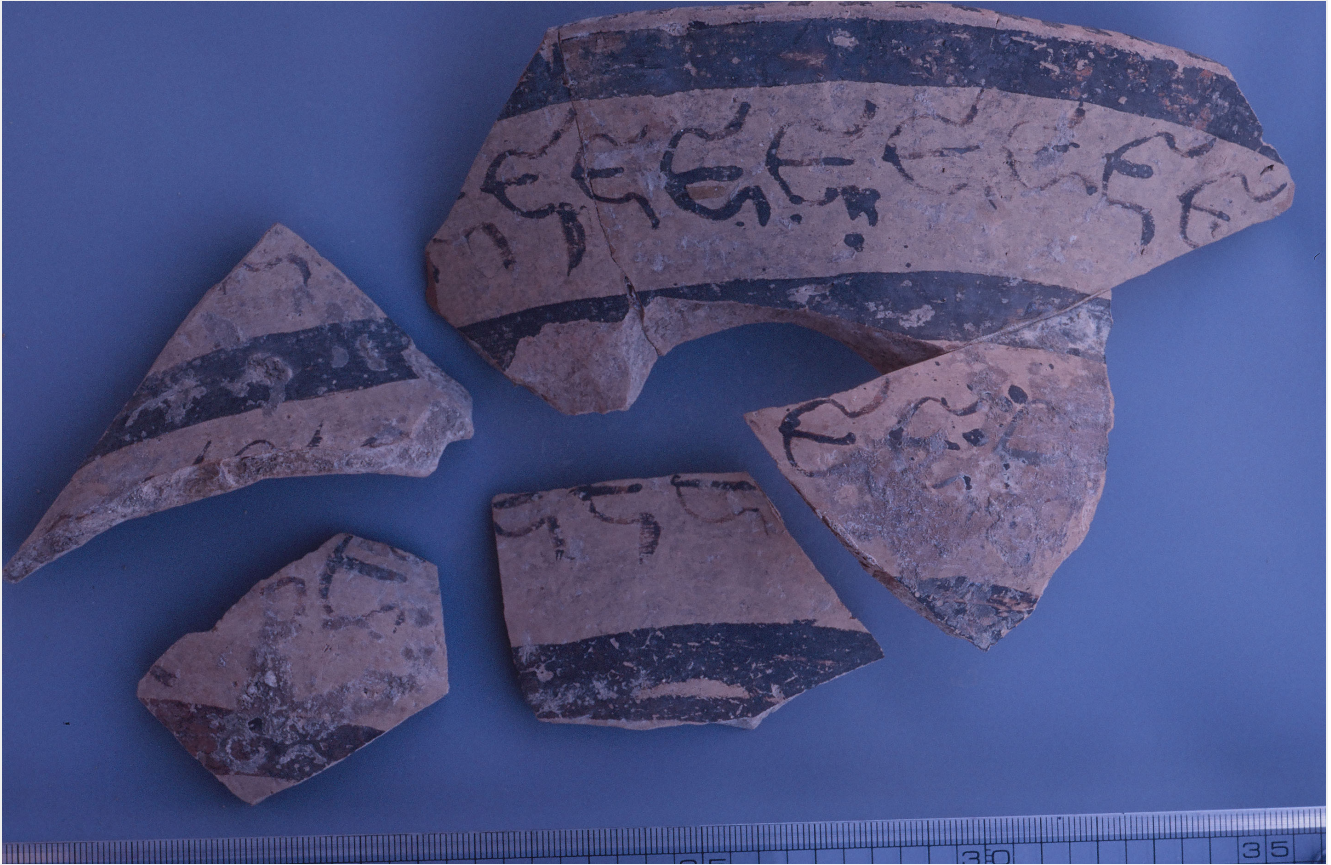

Data Taken 1984

KAMI-PRODB No.000561

Site Tell Der Hall

Country Iraq

Region Eski-Mosul

Contents Finding Object

Objects Pottery vessel

Finding No _____

Other No _____

Registration No _____

Period Halaf

Date _____

Description Painted bowl.

Reference

H. Fujii. et al. 1987 Working Report on the First Season of Japanese Archaeological Excavation in the Saddam Dam Salvage Project. In the State Organization of Antiquities and Heritage, Baghdad (ed.). Researches on the Antiquities of Saddam Dam Basin Salvage and Other Researches, pp. 33-61.